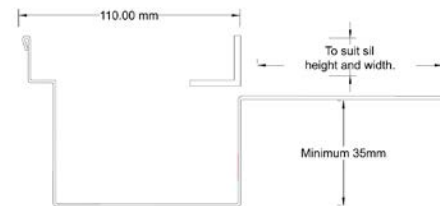

100TiTDiS Threshold Drainage

Product Description

A threshold drain for sill usage only. The 100TiTDiS features a concealed channel section system with an integrated sill suitable for all door track types. It is completed with a premium tile insert drain.

Allows door sills to be drained while having internal and external floor surfaces with no step down.

Manufactured from 316 marine grade stainless steel to specific lengths.

Applications

- Balcony
- Courtyard / Patio
- Special needs
- Suspended slab
- Wet Area Drainage

Specifications

	Width	Depth	Length	Outlet size
Unit	110mm	To suit sill height and width	As required	As required