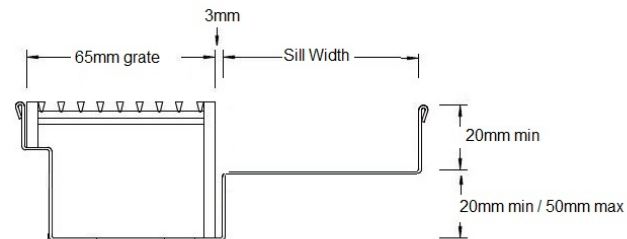

65TRTDiS Threshold Drainage

Product Description

A threshold drain for sill usage only. The 65TRTDiS features a concealed channel section system with an integrated sill suitable for all door track types. It is completed with a standard grate with a 3mm wire / 5mm gap.

Allows door sills to be drained while having internal and external floor surfaces with no step down.

Manufactured from stainless steel to specific lengths.

Applications

- Balcony
- Courtyard / Patio
- Special needs
- Suspended slab
- Wet Area Drainage

Specifications

	Width	Depth	Length	Outlet size
Unit	70mm	Subject to Sill Height	As required	As required