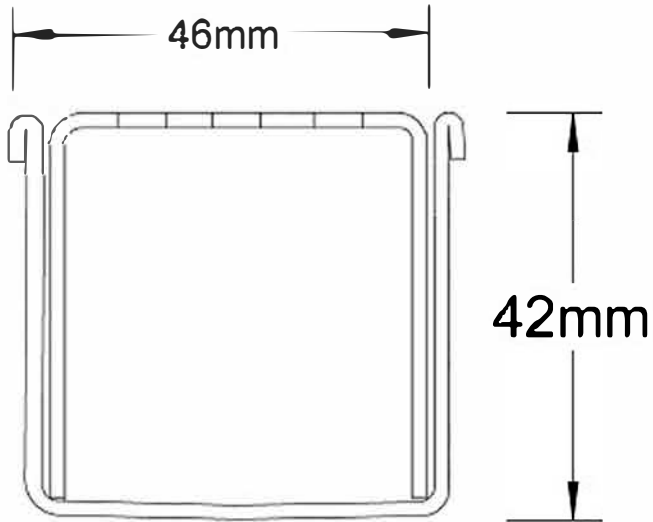

# 38PSi40MTL

Drain 1

Outlet Size

- 25mm
- 32mm

Drain 2

Outlet Size

- 25mm
- 32mm

Drain 3

Outlet Size

- 25mm
- 32mm

WaterMark

Level 2 Licence WMKT 21249