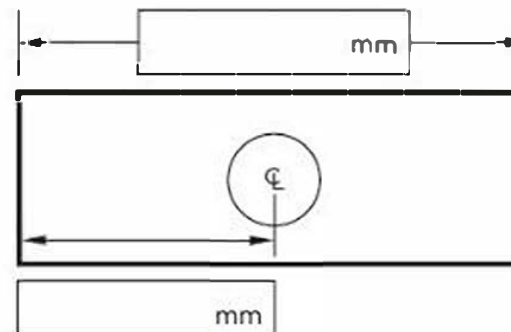

# 38PSi40MTL

Drain 1

Outlet Size

- 25mm
- 32mm

Drain 2

Outlet Size

- 25mm
- 32mm

Drain 3

Outlet Size

- 25mm
- 32mm

WaterMark

Level 2 Licence WMKT 21249