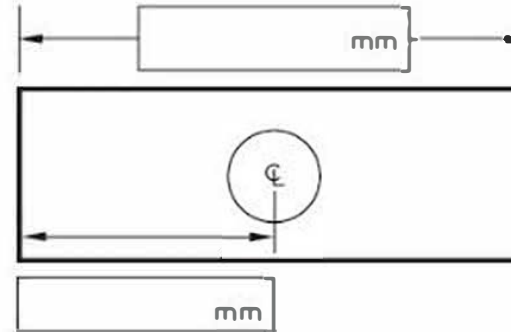

# 38PSi40MTL

Drain 1

Outlet Size

- 25mm
- 32mm

Drain 2

Outlet Size

- 25mm
- 32mm

Drain 3

Outlet Size

- 25mm
- 32mm

WaterMark

Level 2 Licence WMKT 21249