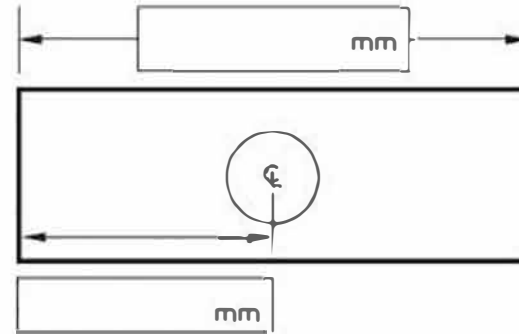

# 38PSi40MTL

Drain 1

Outlet Size

- 25mm
- 32mm

Drain 2

Outlet Size

- 25mm
- 32mm

Drain 3

Outlet Size

- 25mm
- 32mm

WaterMark

Level 2 Licence WMKT 21249