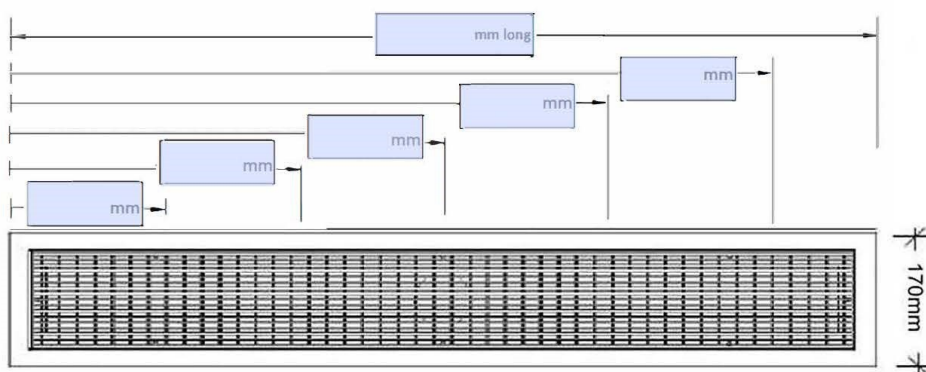

Vinyl Clamp (VC100-25 and VC100-42)

Order / Quote Form

Profile 1
VC100-25

Profile 2
VC100-42

Specify Size, Outlet and Profile Required

Profile Required

1 2

Outlet Size

38mm 44mm 51mm
 63mm 76mm 89mm

Please Note

- Refer to both AS3500 standard, and your local regulator for any specific outlet or drain requirements.
- Stainless Steel Grade is 316 marine grade
- The o/a length is from end of flange to end of flange
- The outlet position is taken from the the end of the flange to the centre of the outlet