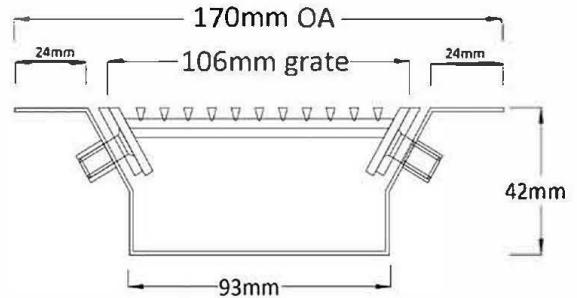

Vinyl Clamp (VC100-25 and VC100-42)

Order / Quote Form

Profile 1
VC100-25

Profile 2
VC100-42

Specify Size, Outlet and Profile Required

Profile Required

1 2

Outlet Size

38mm 44mm 51mm
 63mm 76mm 89mm

Please Note

- Refer to both AS3500 standard, and your local regulator for any specific outlet or drain requirements.
- Stainless Steel Grade is 316 marine grade
- The o/a length is from end of flange to end of flange
- The outlet position is taken from the the end of the flange to the centre of the outlet