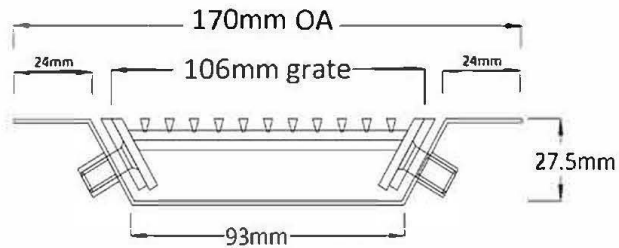

Vinyl Clamp (VC100-25 and VC100-42)

Order / Quote Form

Profile 1
VC100-25

Profile 2
VC100-42

Specify Size, Outlet and Profile Required

Profile Required

1 2

Outlet Size

38mm 44mm 51mm
 63mm 76mm 89mm

Please Note

- Refer to both AS3500 standard, and your local regulator for any specific outlet or drain requirements.
- Stainless Steel Grade is 316 marine grade
- The o/a length is from end of flange to end of flange
- The outlet position is taken from the the end of the flange to the centre of the outlet