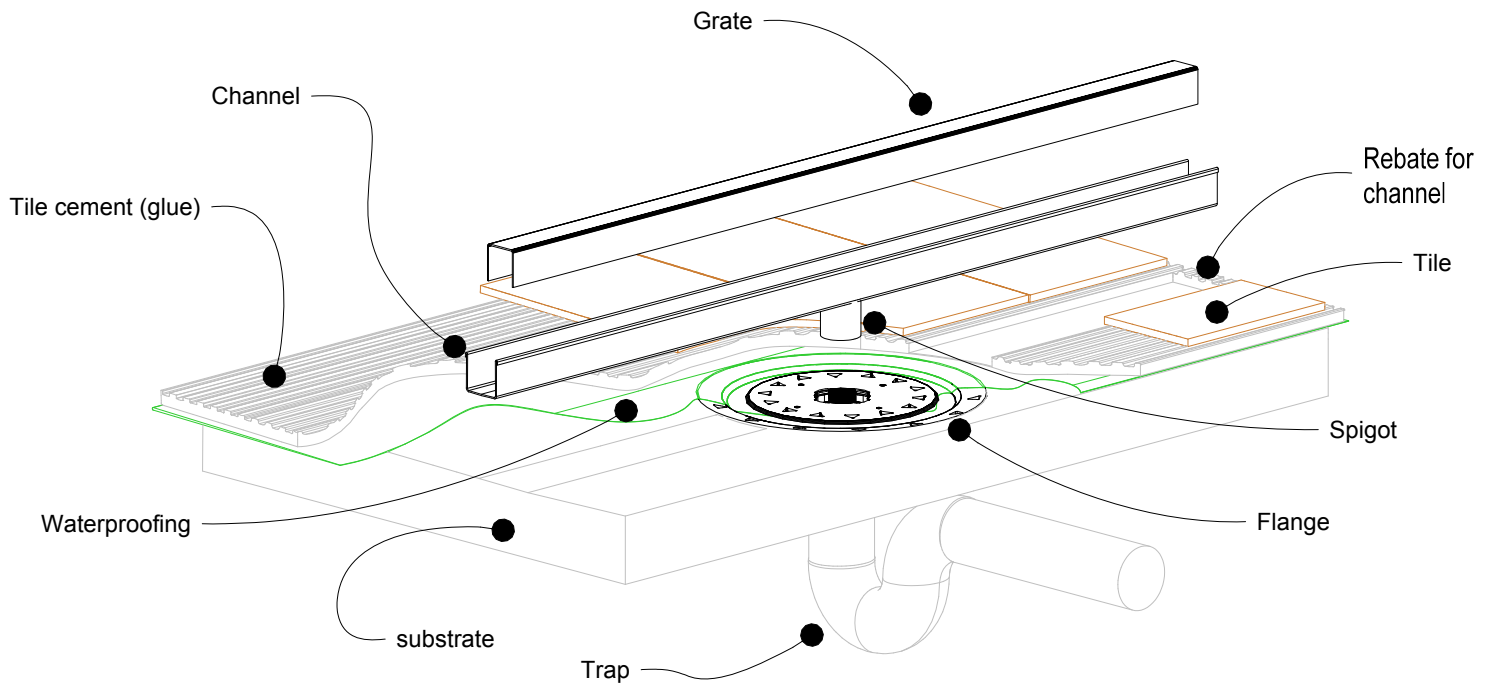

# 38MTL Bathroom DN 40 outlet.

For 38ARi40MTL, 38PHi40MTL, and 38PSi40MTL

NOTE, refer to AS3500 for specific outlet pipe sizes related to your specific installation.

NOTE, this method requires the channel system to be above and separate from the waterproofing