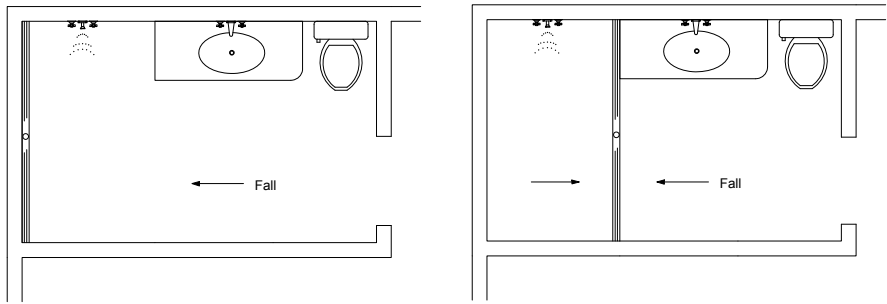

# 38MTL Bathroom DN 40 outlet.

For 38ARi40MTL, 38PHi40MTL, and 38PSi40MTL

NOTE, refer to AS3500 for specific outlet pipe sizes related to your specific installation.

NOTE, this method requires the channel system to be above and separate from the waterproofing