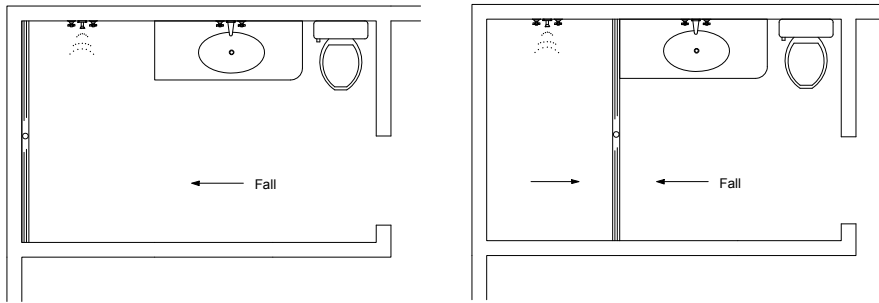

65Tii40 Bathroom (Kits over 2m)

NOTE, refer to AS3500 for outlet size requirements specific to your installation.