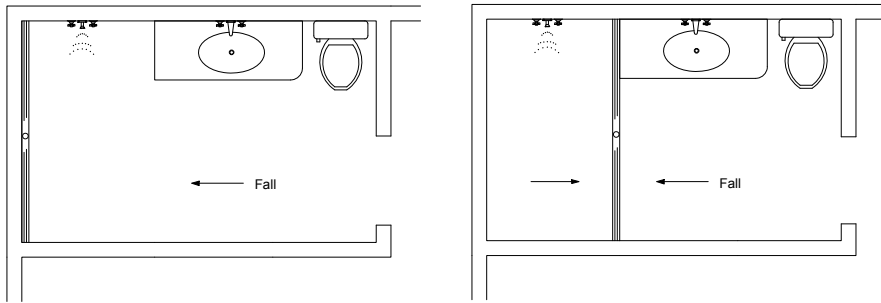

65Tii40 Bathroom (under 2m)

NOTE, refer to AS3500 for outlet size requirements specific to your installation.