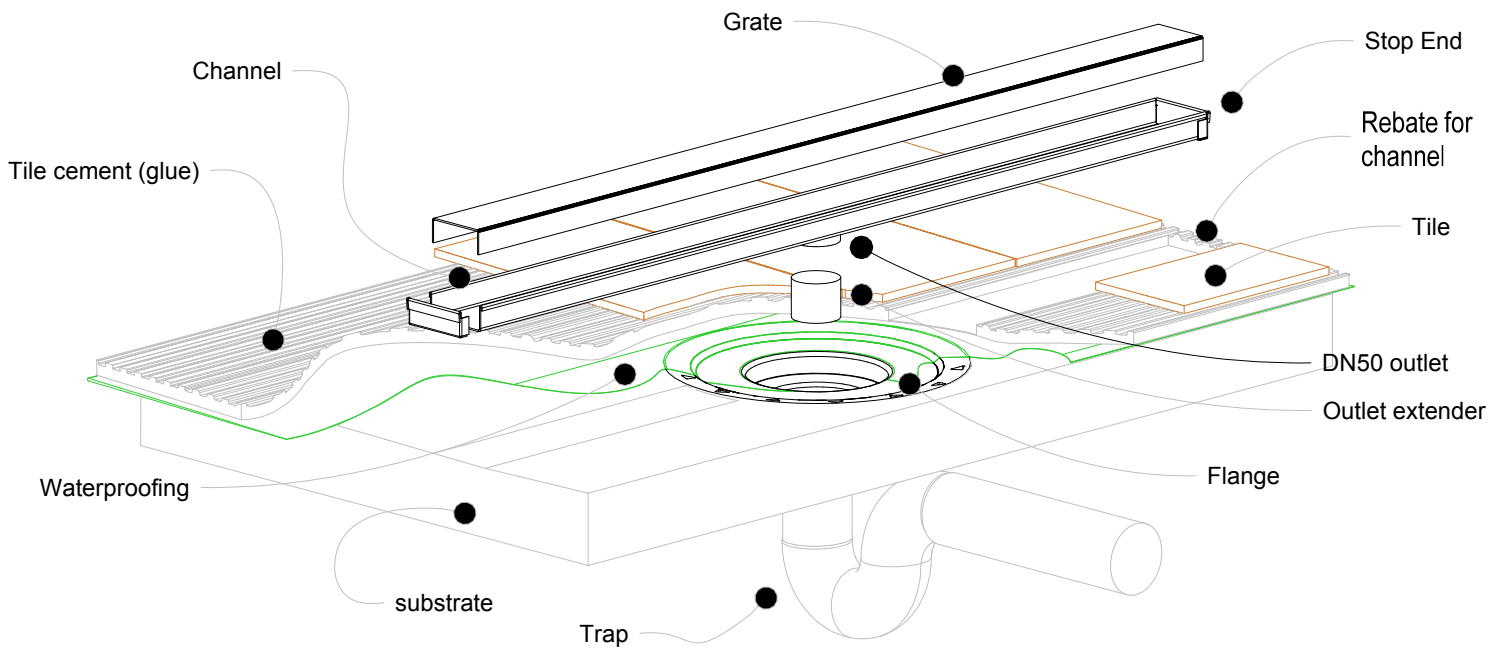

65i25 Bathroom (Kits under 2m)

For 65ARi25, 65MNDi25, 65PHi25,
65PSi25, 65TRi25, and 65TRTi25.

NOTE, refer to AS3500 for specific outlet pipe sizes related to your specific installation.

NOTE, this method requires the channel system to be ABOVE and SEPARATE from the WATERPROOFING.