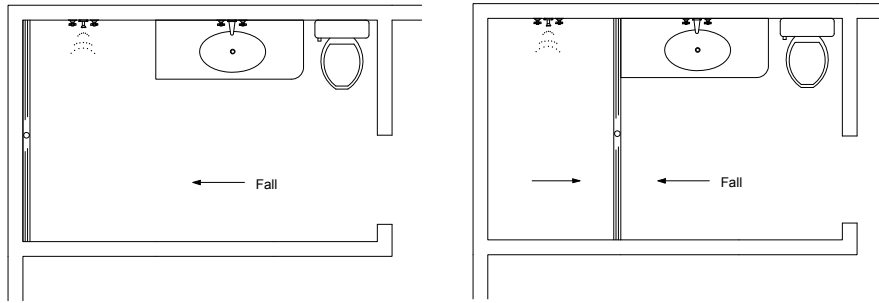

65i25 Bathroom (Kits under 2m)

For 65ARi25, 65MNDi25, 65PHi25,
65PSi25, 65TRi25, and 65TRTi25.

NOTE, refer to AS3500 for specific outlet pipe sizes related to your specific installation.

NOTE, this method requires the channel system to be ABOVE and SEPARATE from the WATERPROOFING.