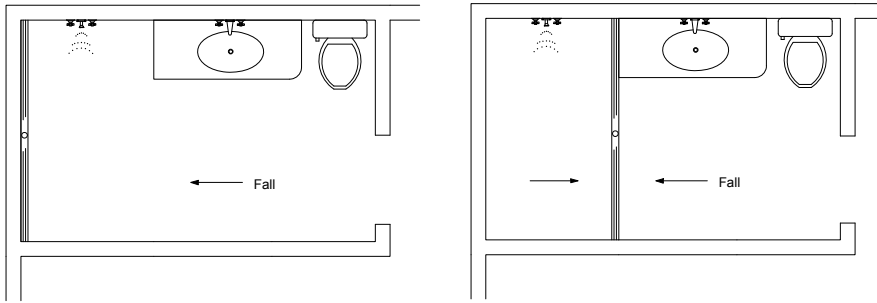

65i25MTL Bathroom

For 65ARi25MTL, 65ARiCO25, 65MNDi25MTL, 65MNDiCO25MTL, 65MNDiCO25, 65PHi25MTL, 65PHi25MTL, 65PSi25CO, 65PSi25MTL, 65PSiCO25, 65TRi25MTL, 65FTi25MTL and 65TRiCO25.

NOTE, refer to AS3500 for specific outlet pipe sizes related to your specific installation.

NOTE, this method requires the channel system to be ABOVE and SEPARATE from the WATERPROOFING.