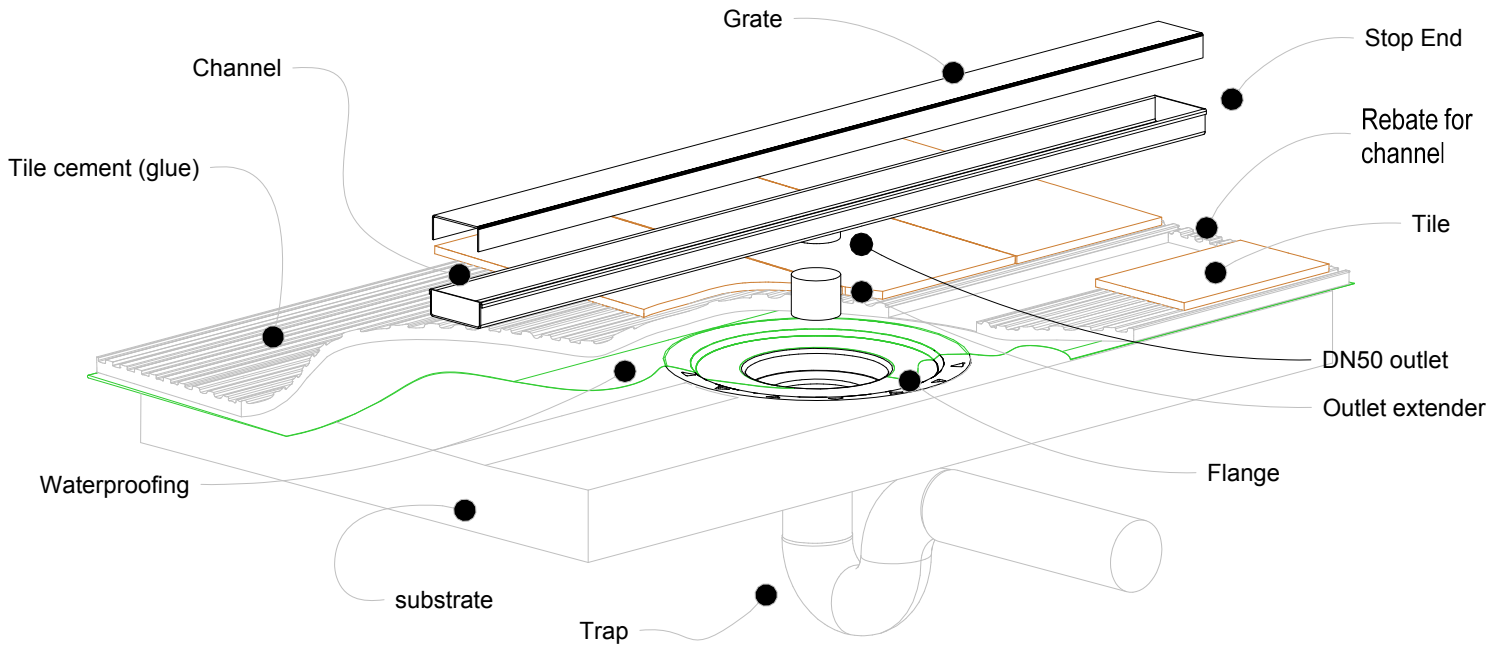

65i25MTL Bathroom

For 65ARi25MTL, 65ARiCO25, 65MNDi25MTL, 65MNDiCO25MTL, 65MNDiCO25, 65PHi25MTL, 65PHi25MTL, 65PSi25CO, 65PSi25MTL, 65PSiCO25, 65TRi25MTL, 65FTi25MTL and 65TRiCO25.

NOTE, refer to AS3500 for specific outlet pipe sizes related to your specific installation.

NOTE, this method requires the channel system to be ABOVE and SEPARATE from the WATERPROOFING.