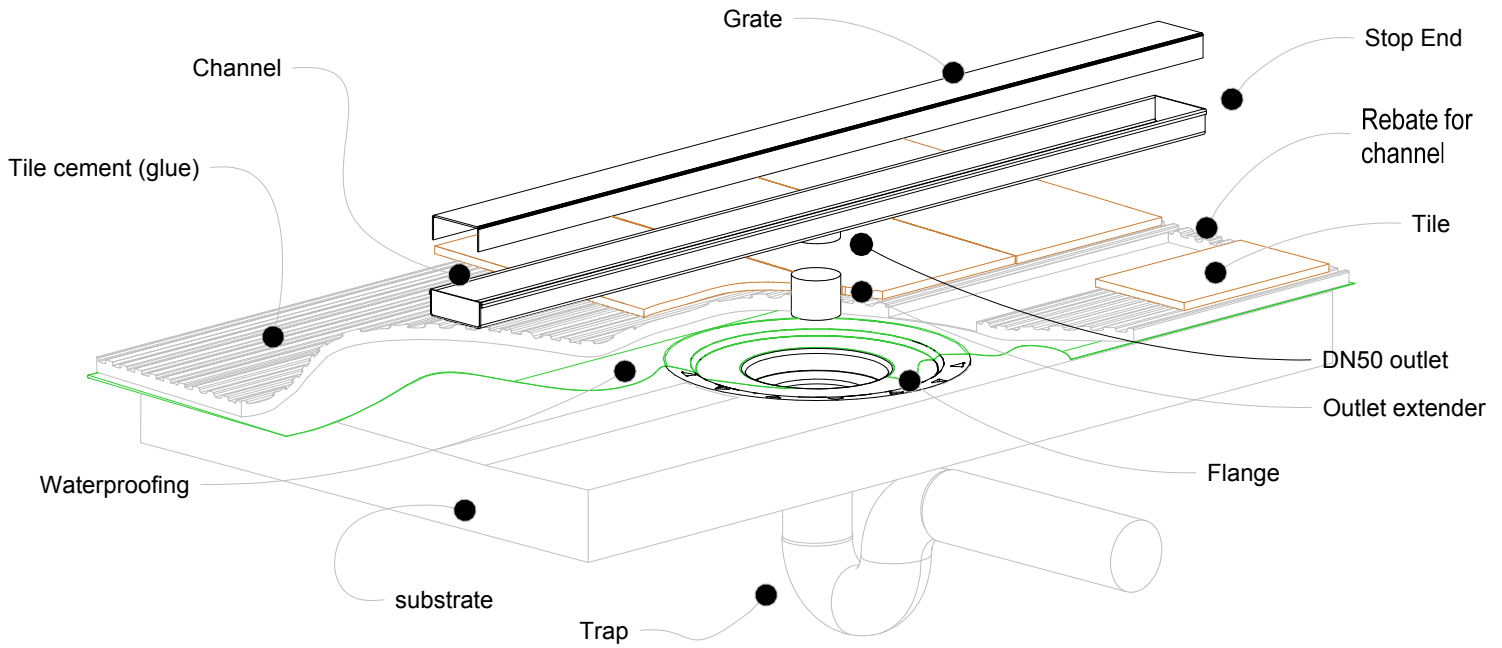

65i25MTL Bathroom

For 65ARi25MTL, 65ARiCO25, 65MNDi25MTL, 65MNDiCO25MTL, 65MNDiCO25, 65PHi25MTL, 65PHi25MTL, 65PSi25CO, 65PSi25MTL, 65PSiCO25, 65TRi25MTL, and 65TRiCO25.

NOTE, refer to AS3500 for specific outlet pipe sizes related to your specific installation.

NOTE, this method requires the channel system to be ABOVE and SEPARATE from the WATERPROOFING.