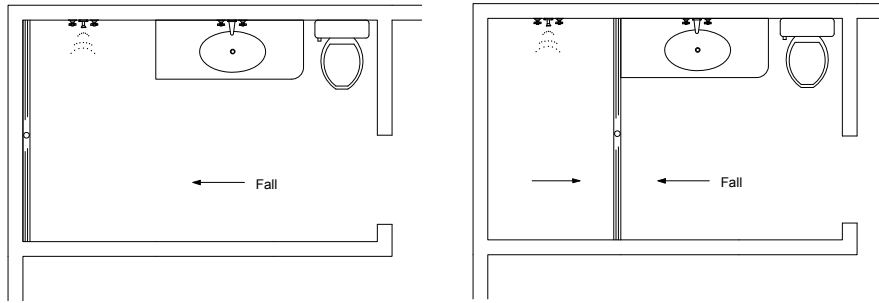

65i25MTL Bathroom

For 65ARi25MTL, 65ARiCO25, 65MNDi25MTL, 65MNDiCO25MTL, 65MNDiCO25, 65PHi25MTL, 65PHi25MTL, 65PSi25CO, 65PSi25MTL, 65PSiCO25, 65TRi25MTL, and 65TRiCO25.

NOTE, refer to AS3500 for specific outlet pipe sizes related to your specific installation.

NOTE, this method requires the channel system to be ABOVE and SEPARATE from the WATERPROOFING.