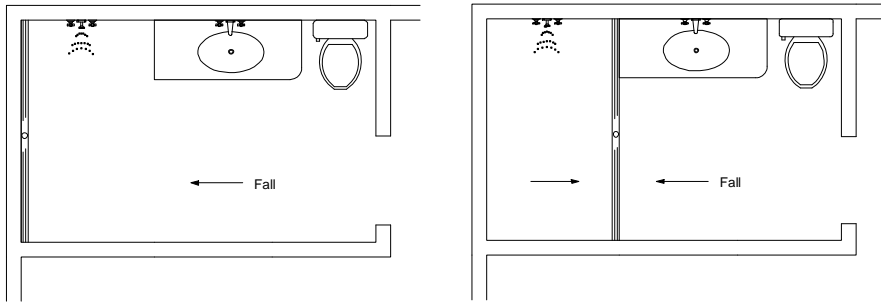

# 65i40 Bathroom (Kits over 2m)

NOTE, refer to AS3500 for outlet size requirements specific to your installation.