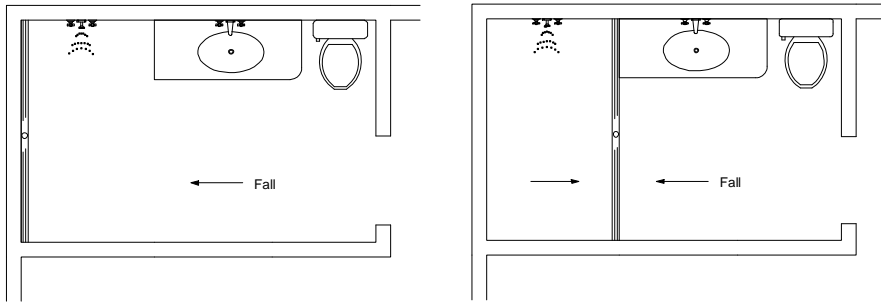

65i40 Bathroom (Kits under 2m)

NOTE, refer to AS3500 for outlet size requirements specific to your installation.