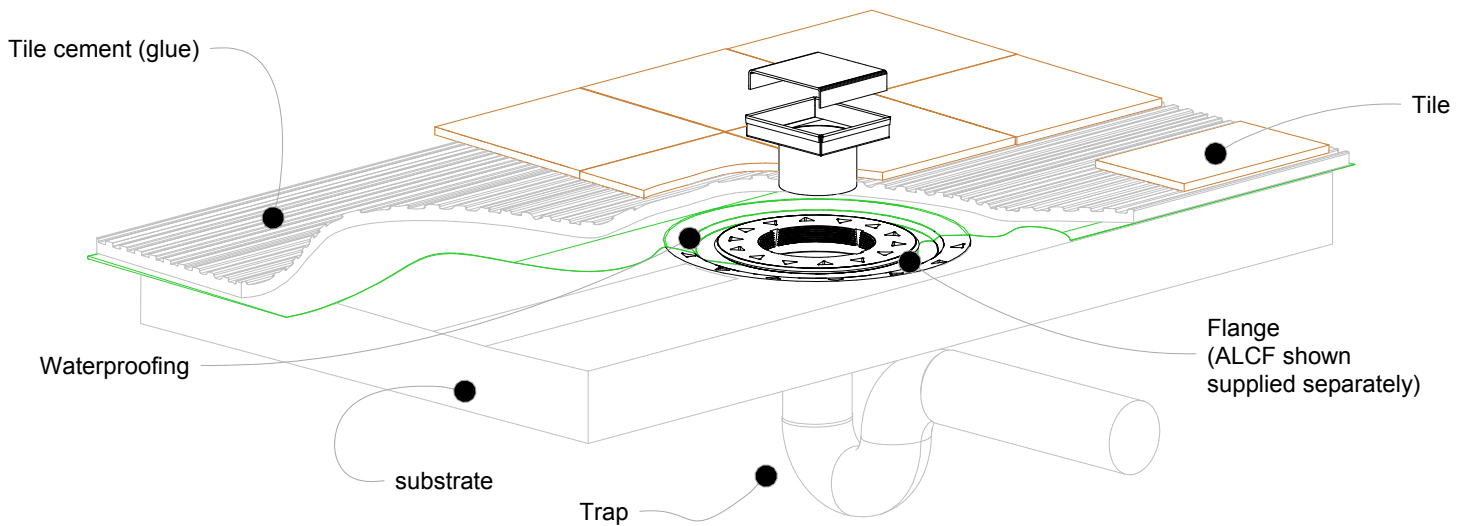

SQ100 Bathroom

For SQ100AR, SQ100MND, SQ100PH
SQ100PS, and SQ100TR

NOTE, refer to AS3500 for specific outlet pipe sizes related to your specific installation.

NOTE, this method requires the channel system to be above and separate from the waterproofing