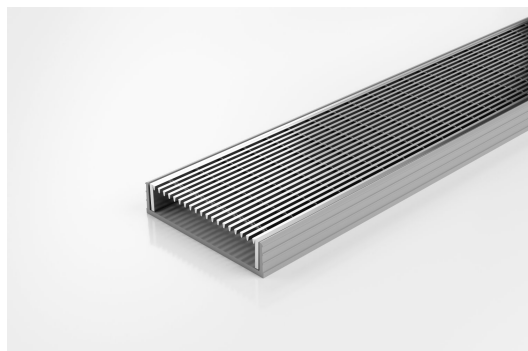

## Linear Drain

100mm wide Architectural Stainless Steel grate with UPVC channel.

The 100AR is the original premium architectural grate featuring a 2mm wire/2.5mm gap.

Modular site finish system, wedge wire grate, manufactured from 316 grade stainless steel combined with a UPVC channel.

Kits longer than 3000mm are available on request.

Please be aware that depending on the installation environment, for a pool installation or close to a surf beach, you may need to have your stainless steel grates electropolished.

**Code** 100ARG20

**Range** 100

**Grate Style** AR

**Category** Modular Kits

**Channel Material** uPVC

**Steel Grade** 316

Grates longer than 1500mm supplied in sections. Tile Inserts longer than 1200mm supplied in sections. Channels over 3000mm supplied in sections with joiner. +/-2mm tolerance on dimensions.