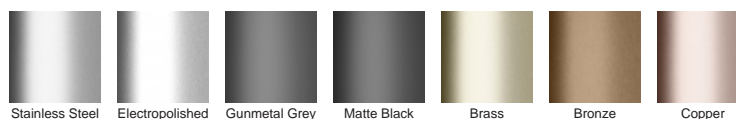

**Code** 100ARG20

**Range** 100

**Grate Style** AR

**Category** Modular Kits

**Channel Material** uPVC

**Steel Grade** 316

Grates longer than 1500mm supplied in sections. Tile Inserts longer than 1200mm supplied in sections. Channels over 3000mm supplied in sections with joiner. +/-2mm tolerance on dimensions.

### STORMTECH COLOUR FINISHES

Electroplate finishes subject to natural variation with time and local environment. Factors such as pools/surf beaches may require electropolishing. Contact us for suitability.