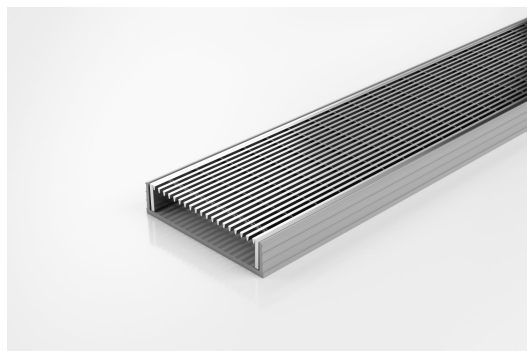

## Linear Drain

100mm wide Architectural Stainless Steel grate with UPVC channel.

The 100AR is the original premium architectural grate featuring a 2mm wire/2.5mm gap.

Modular site finish system, wedge wire grate, manufactured from 316 grade stainless steel combined with a UPVC channel.

Kits longer than 3000mm are available on request.

Please be aware that depending on the installation environment, for a pool installation or close to a surf beach, you may need to have your stainless steel grates electropolished.

**Code** 100ARG20

**Range** 100

**Grate Style** AR

**Category** Modular Kits

**Channel Material** uPVC

**Steel Grade** 316

Grates longer than 1500mm supplied in sections. Tile Inserts longer than 1200mm supplied in sections. Channels over 3000mm supplied in sections with joiner. +/-2mm tolerance on dimensions.