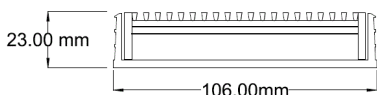

**Code** 100ARG20

**Range** 100

**Grate Style** AR

**Category** Modular Kits

**Channel Material** uPVC

**Steel Grade** 316

Grates longer than 1500mm supplied in sections. Tile Inserts longer than 1200mm supplied in sections. Channels over 3000mm supplied in sections with joiner. +/-2mm tolerance on dimensions.

### SPECIFICATIONS + DIMENSIONS

<b>Channel Width</b>	106mm
<b>Channel Depth</b>	23mm
<b>Length(s)</b>	900mm 1000mm 1200mm 1500mm 1800mm 1900mm 2000mm 2100mm 2200mm 2400mm 2500mm 2700mm 3000mm
<b>Outlet Size</b>	DN40, DN50, DN80, DN100