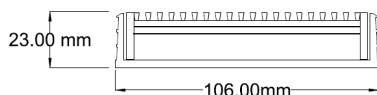

**Code** 100ARG20

**Range** 100

**Grate Style** AR

**Category** Modular Kits

**Channel Material** uPVC

**Steel Grade** 316

Grates longer than 1500mm supplied in sections. Tile Inserts longer than 1200mm supplied in sections. Channels over 3000mm supplied in sections with joiner. +/-2mm tolerance on dimensions.

### SPECIFICATIONS + DIMENSIONS

<b>Channel Width</b>	106mm
<b>Channel Depth</b>	23mm
<b>Length(s)</b>	900mm 1000mm 1200mm 1500mm 1800mm 1900mm 2000mm 2100mm 2200mm 2400mm 2500mm 2700mm 3000mm
<b>Outlet Size</b>	DN40, DN50, DN80, DN100