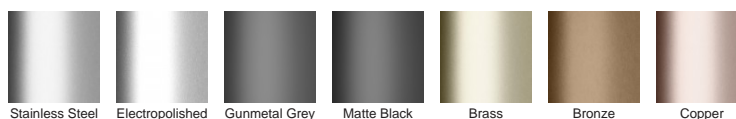

**Code** 100ARG20

**Range** 100

**Grate Style** AR

**Category** Modular Kits

**Channel Material** uPVC

**Steel Grade** 316

Grates longer than 1500mm supplied in sections. Tile Inserts longer than 1200mm supplied in sections. Channels over 3000mm supplied in sections with joiner. +/-2mm tolerance on dimensions.

### STORMTECH COLOUR FINISHES

Electroplate finishes subject to natural variation with time and local environment. Factors such as pools/surf beaches may require electropolishing. Contact us for suitability.